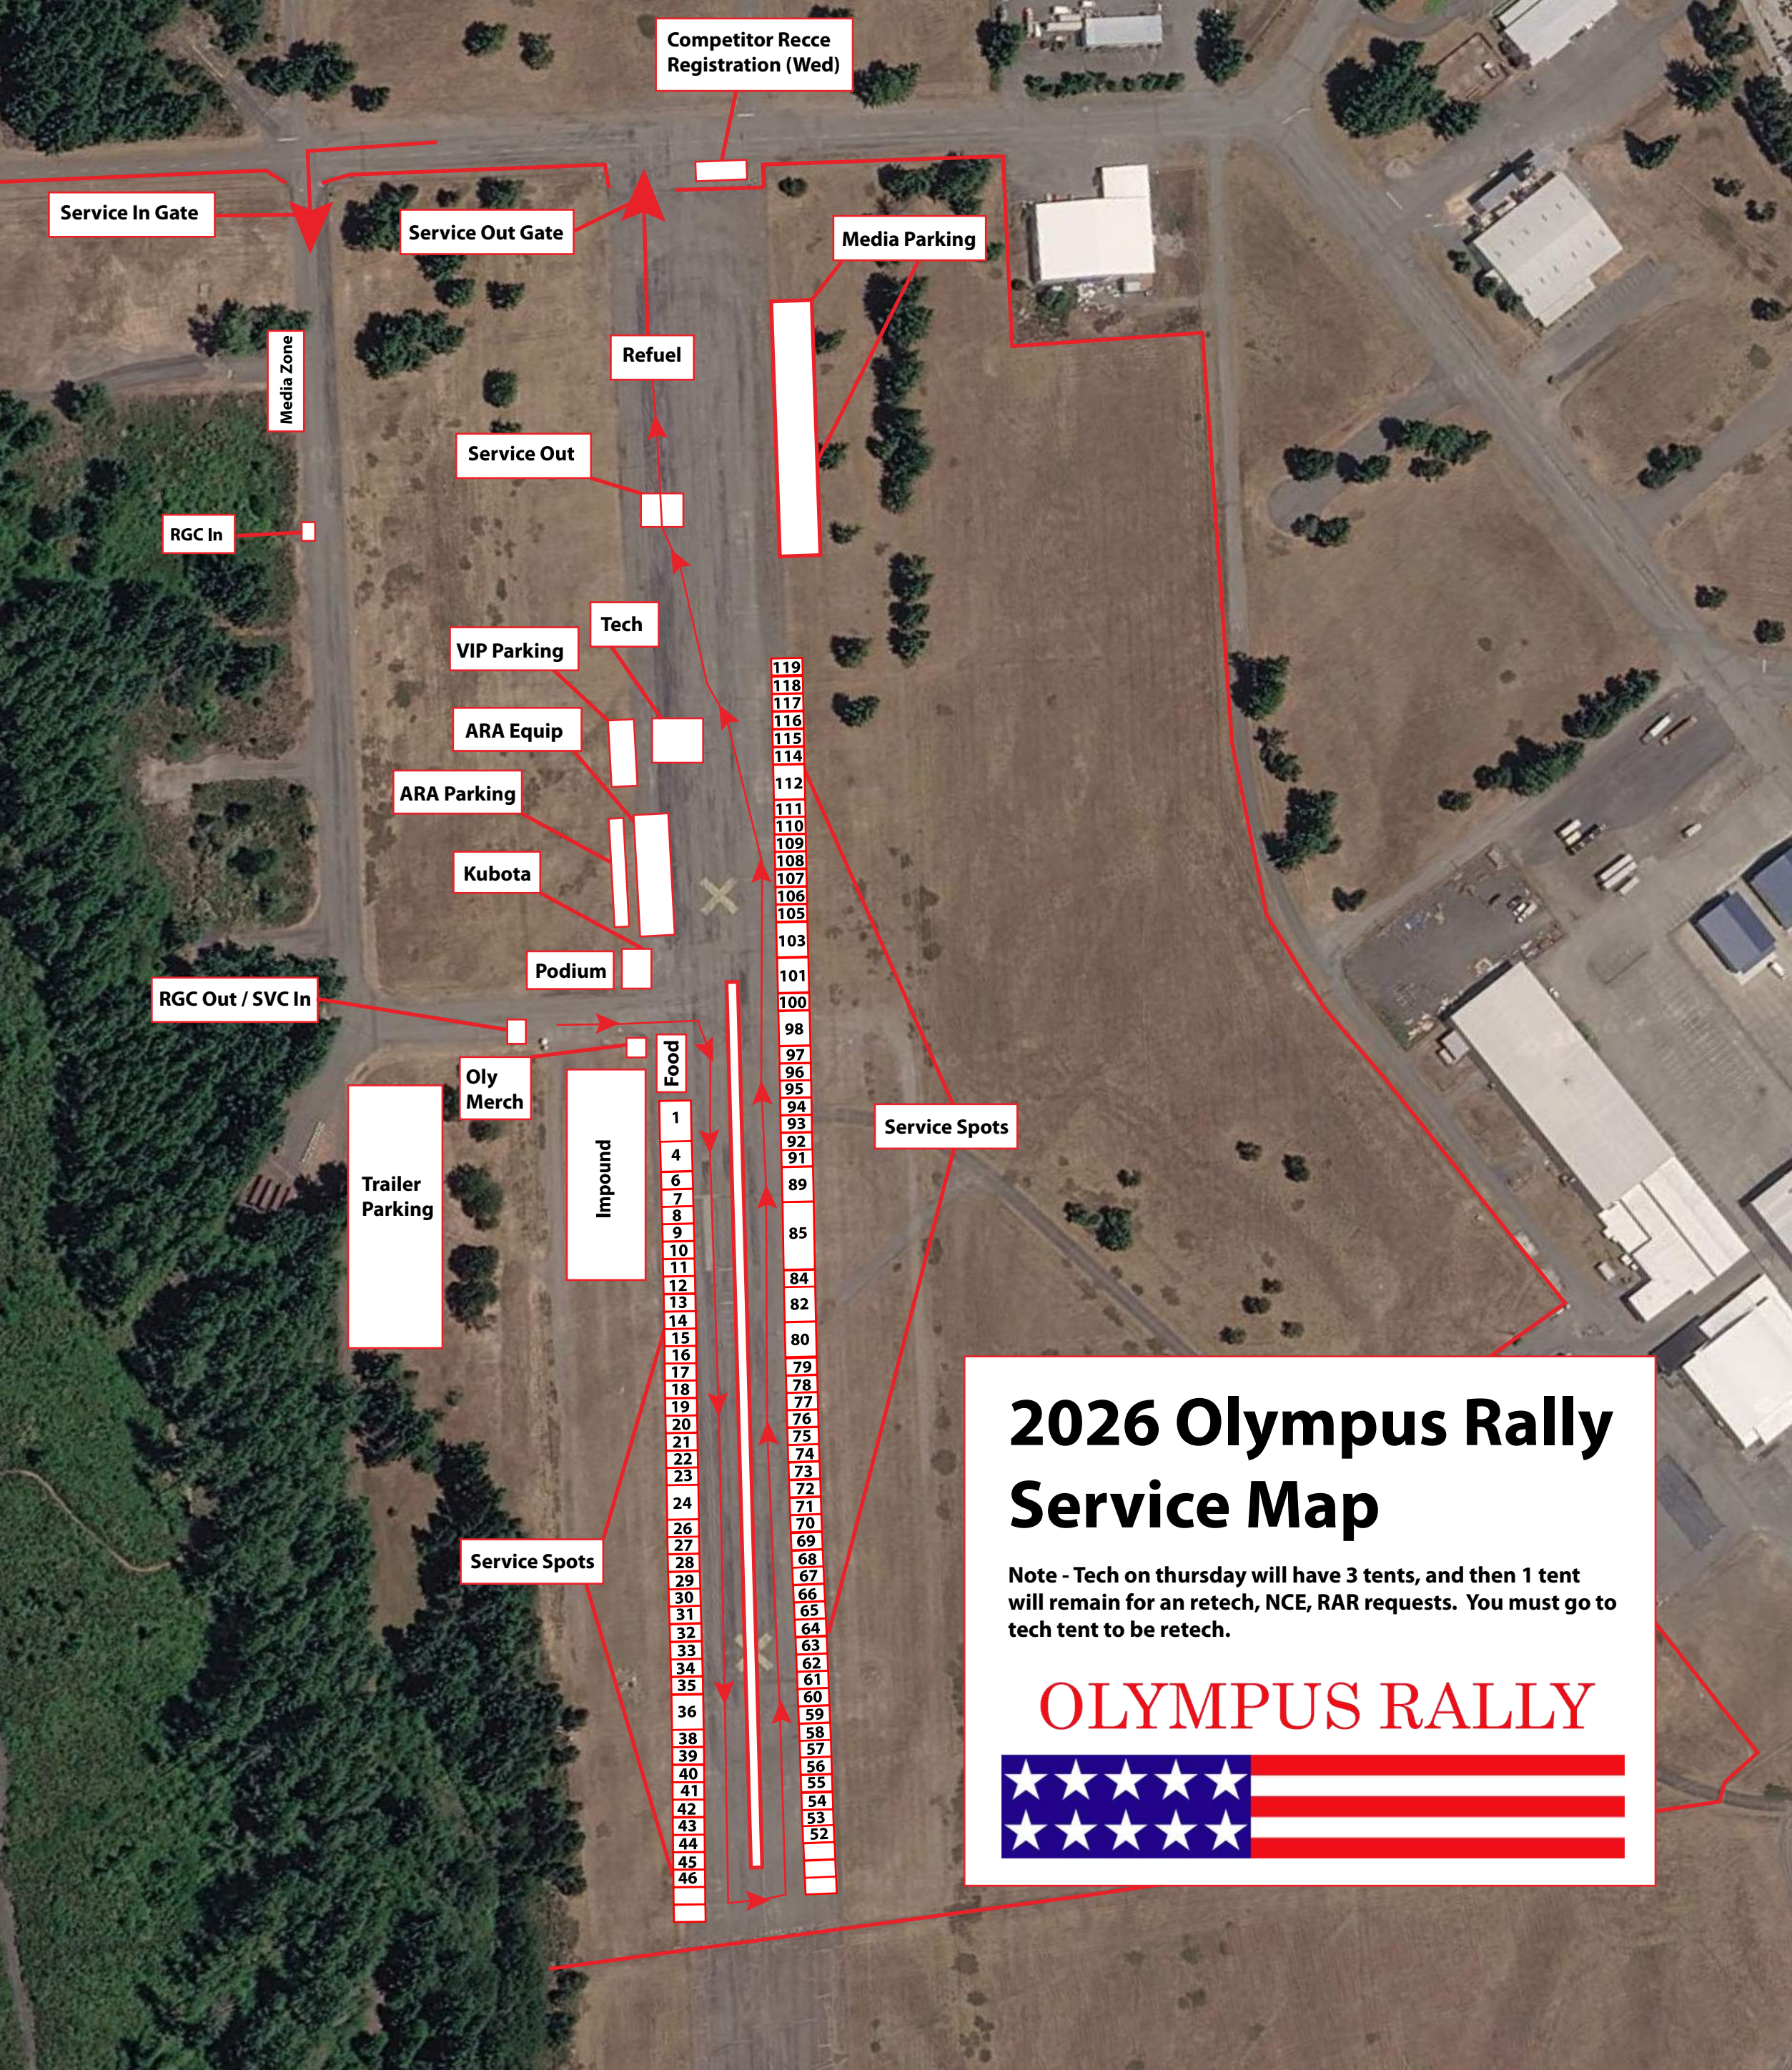

**2026 Kubota Olympus Rally Presented by Dirtfish
Service Assignments/Maps**

Car#, Space #

35, space 91	242, space 54	417, space 109	808, space 18
46, space 97	243, space 98	418, space 28	817, space 19
48, space 117	245, space 58	423, space 119	827, space 26
53, space 111	261, space 55	425, space 108	860, space 82
57, space 22	265, space 115	429, space 15	888, space 42
69, space 10	267, space 116	442, space 61	895, space 80
70, space 12	268, space 23	446, space 6	927, space 52
71, space 9	269, space 29	454, space 45	936, space 71
89, space 38	270, space 33	472, space 75	937, space 43
91, space 118	273, space 84	485, space 46	940, space 11
96, space 72	281, space 56	489, space 114	964, space 110
99, space 62	283, space 78	501, space 70	972, space 17
103, space 105	297, space 7	512, space 20	975, space 106
107, space 76	313, space 65	523, space 74	978, space 79
135, space 95	337, space 21	530, space 93	979, space 36
151, space 92	343, space 39	610, space 31	
157, space 101	347, space 77	612, space 63	
180, space 85	350, space 30	620, space 41	
191, space 100	352, space 66	621, space 67	
192, space 107	355, space 96	688, space 89	
199, space 103	358, space 59	709, space 35	
203, space 73	369, space 27	726, space 68	
207, space 53	390, space 57	727, space 8	
209, space 94	397, space 40	731, space 16	
210, space 4	398, space 112	755, space 69	
212, space 13	401, space 32	769, space 64	
214, space 44	402, space 24	799, space 14	
232, space 5	404, space 60	802, space 34	

Service In Gate

Service Out Gate

Competitor Recce Registration (Wed)

Media Parking

Media Zone

Refuel

Service Out

RGC In

Trailer Parking

Impound

Service Spots

Service Spots

2026 Olympus Rally Service Map

Note - Tech on thursday will have 3 tents, and then 1 tent will remain for an retech, NCE, RAR requests. You must go to tech tent to be retech.

- 1
- 4
- 6
- 7
- 8
- 9
- 10
- 11
- 12
- 13
- 14
- 15
- 16
- 17
- 18
- 19
- 20
- 21
- 22
- 23
- 24
- 26

20
Se