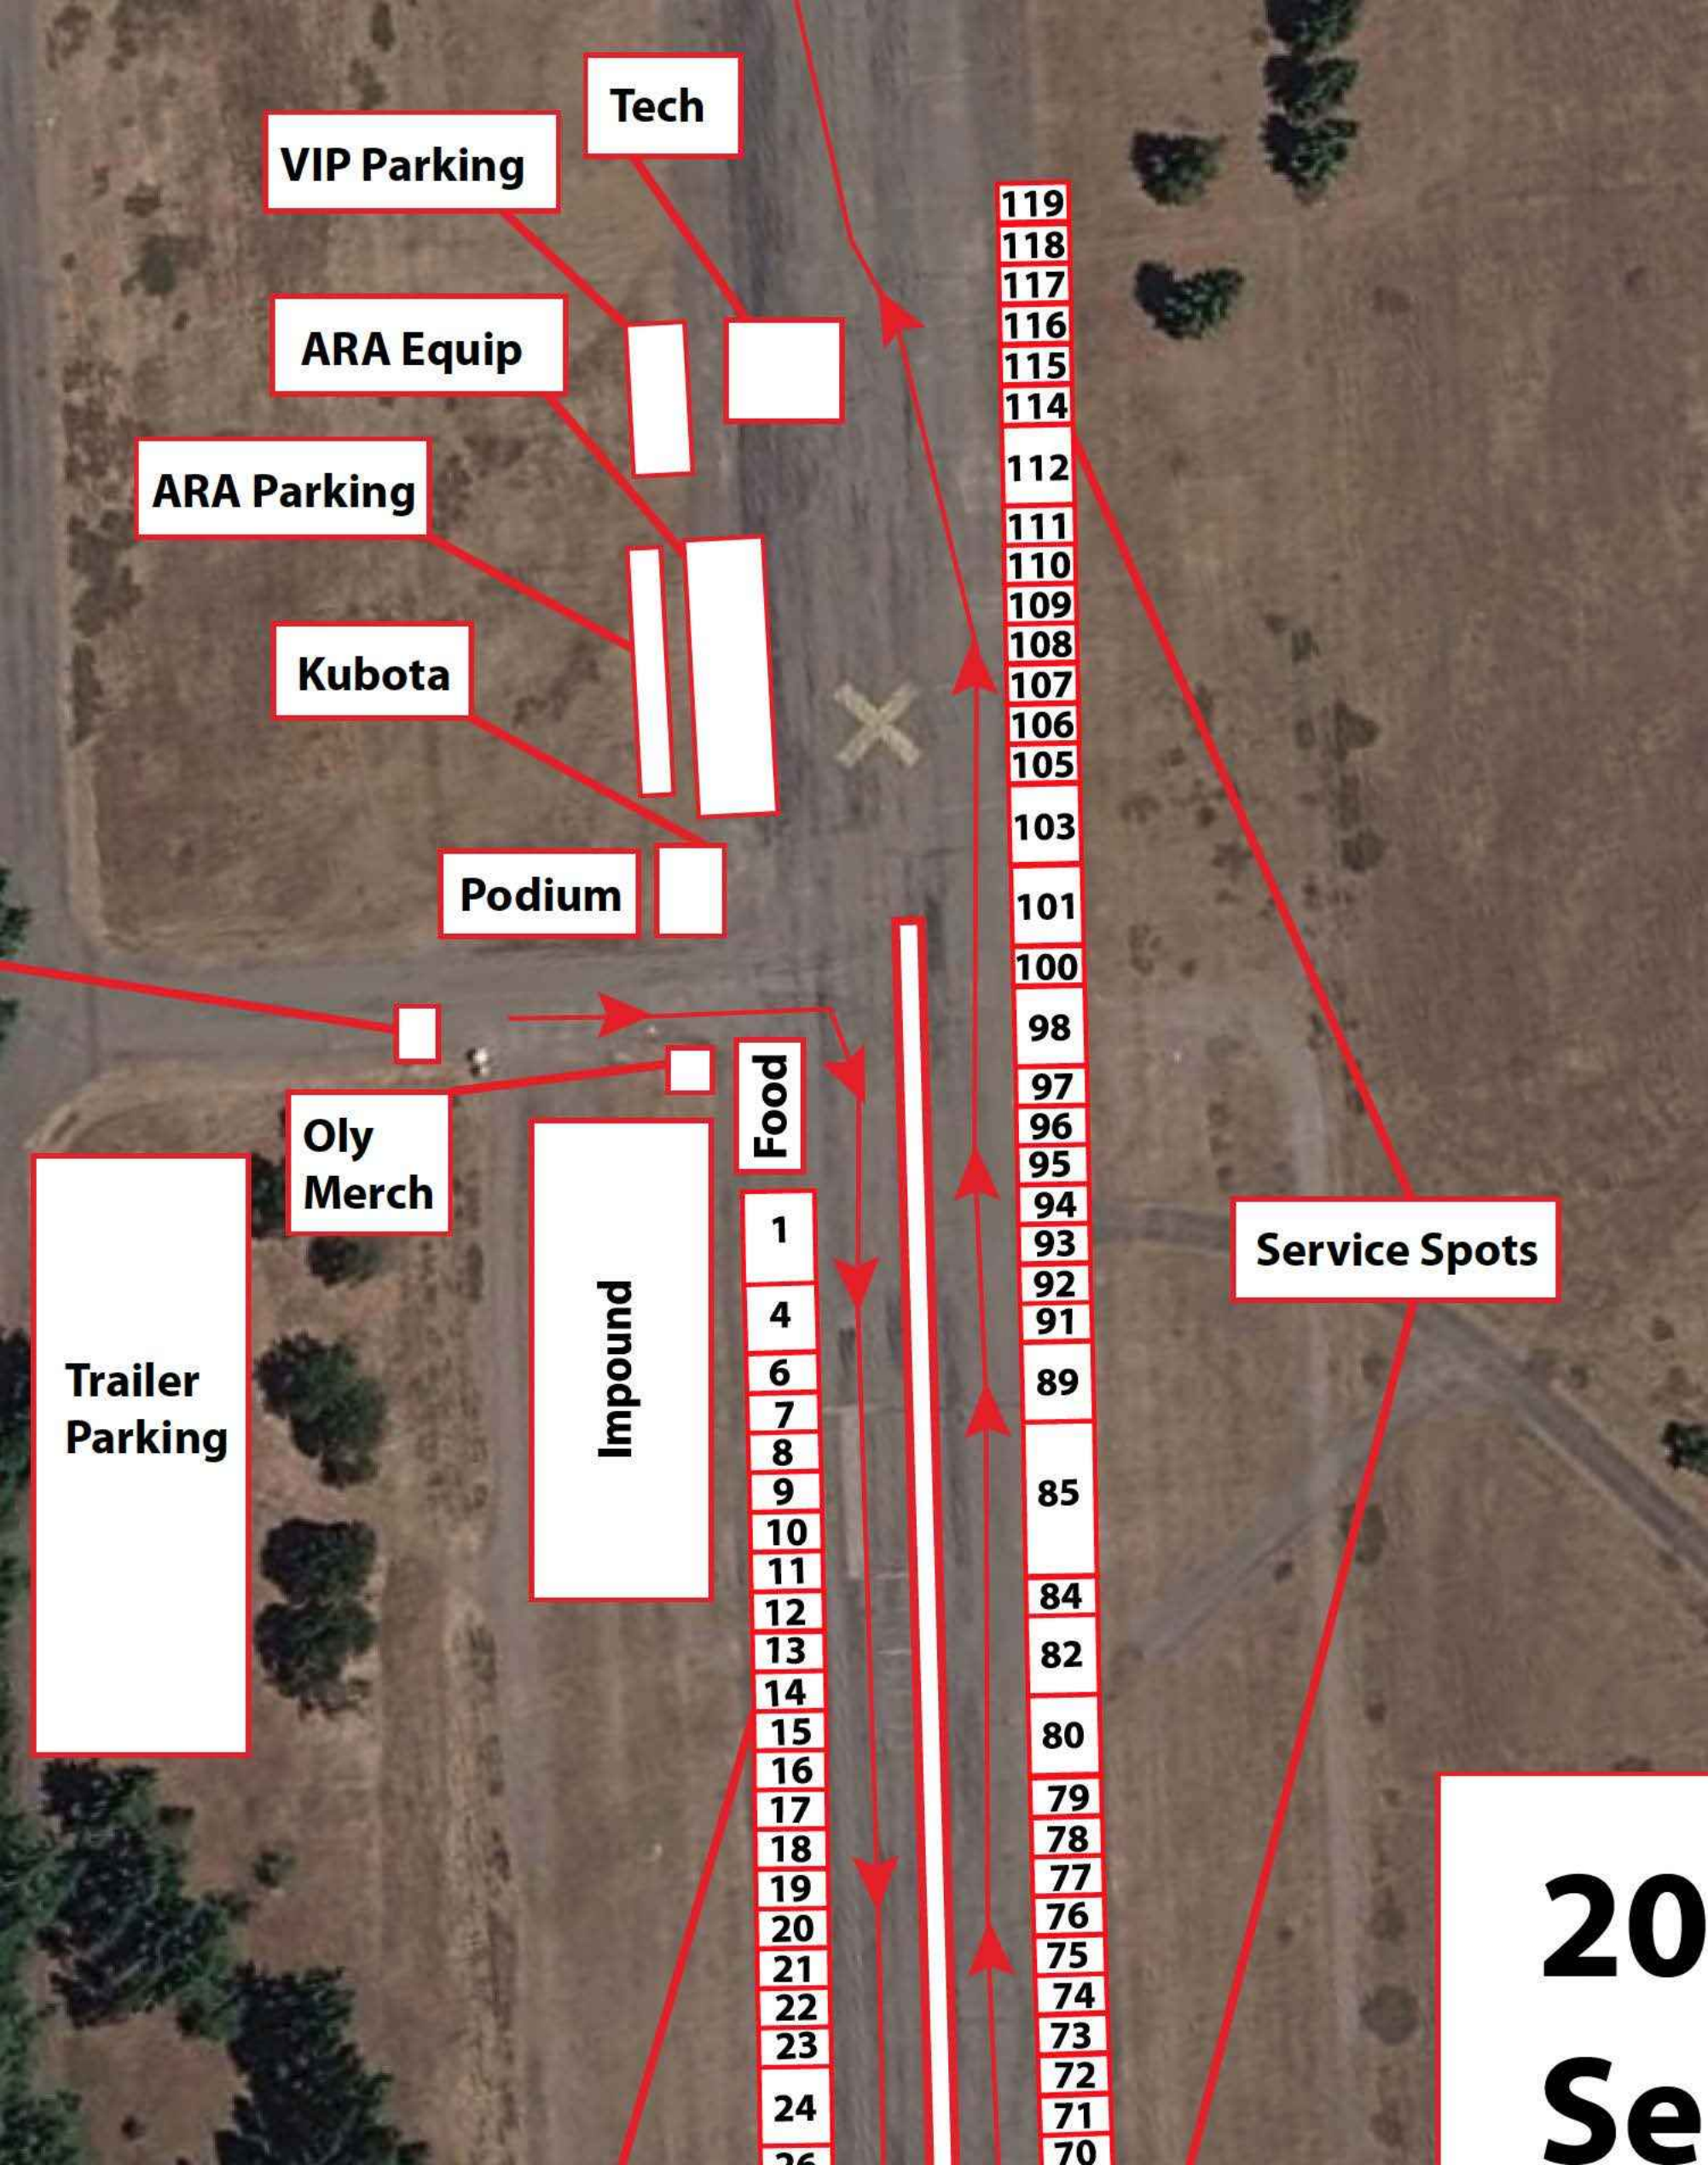

VIP Parking

Tech

ARA Equip

ARA Parking

Kubota

Podium

Oly Merch

Trailer Parking

Impound

Food

Service Spots

- 119
- 118
- 117
- 116
- 115
- 114
- 112
- 111
- 110
- 109
- 108
- 107
- 106
- 105
- 103
- 101
- 100
- 98
- 97
- 96
- 95
- 94
- 93
- 92
- 91
- 89
- 85
- 84
- 82
- 80
- 79
- 78
- 77
- 76
- 75
- 74
- 73
- 72
- 71
- 70

- 1
- 4
- 6
- 7
- 8
- 9
- 10
- 11
- 12
- 13
- 14
- 15
- 16
- 17
- 18
- 19
- 20
- 21
- 22
- 23
- 24
- 26

20
Se